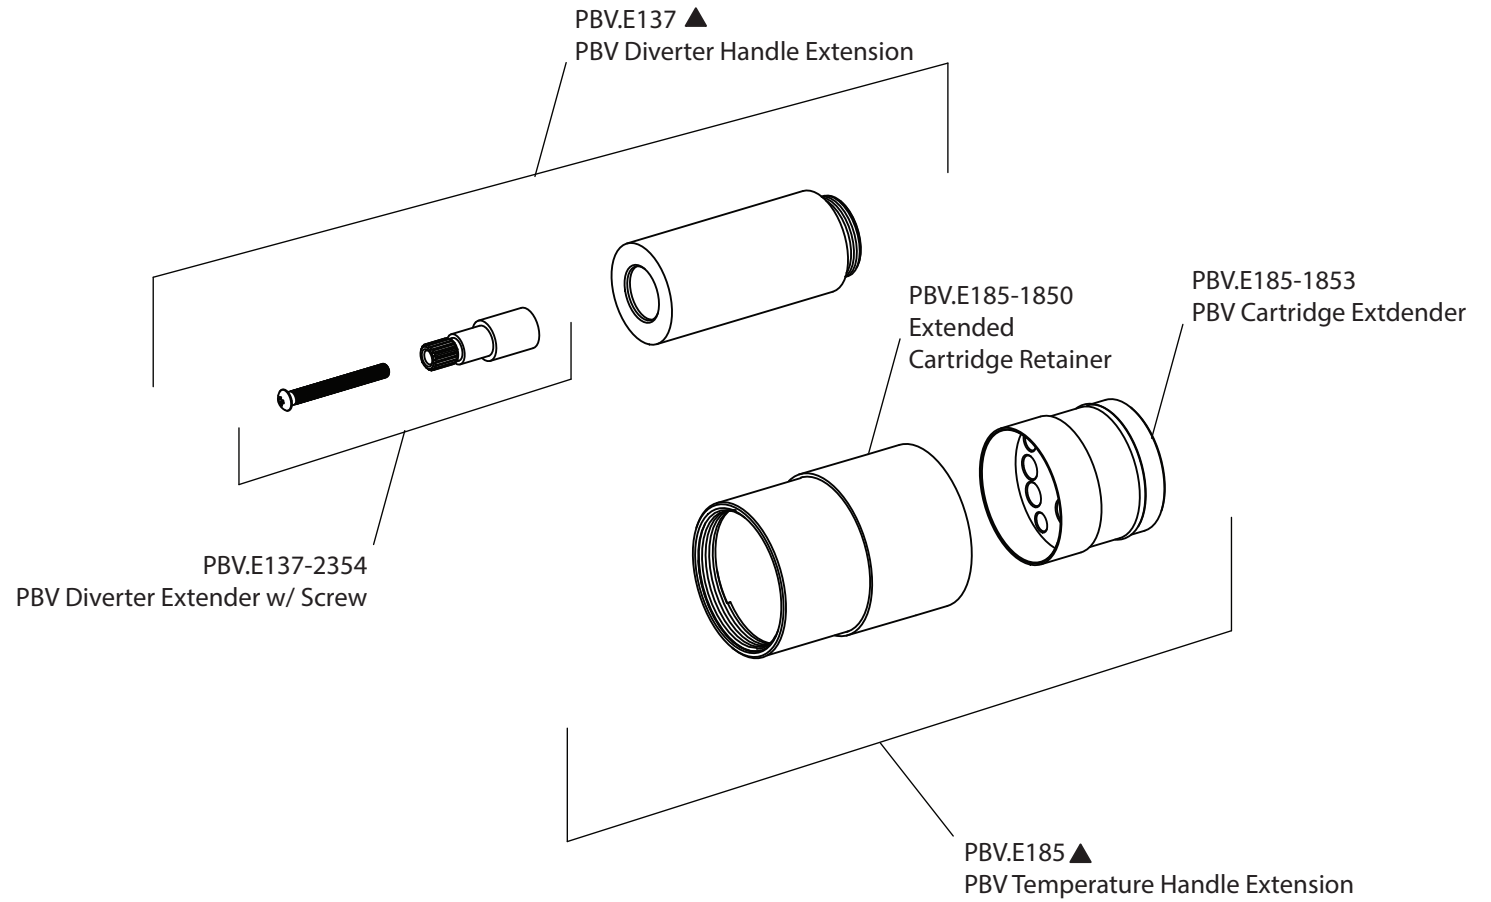

Product Parts Breakdown

▲ Specify Finish

isenberg
innovation+design

PBV.2100E
0.80" EXTENSION KIT

Ver 2.55